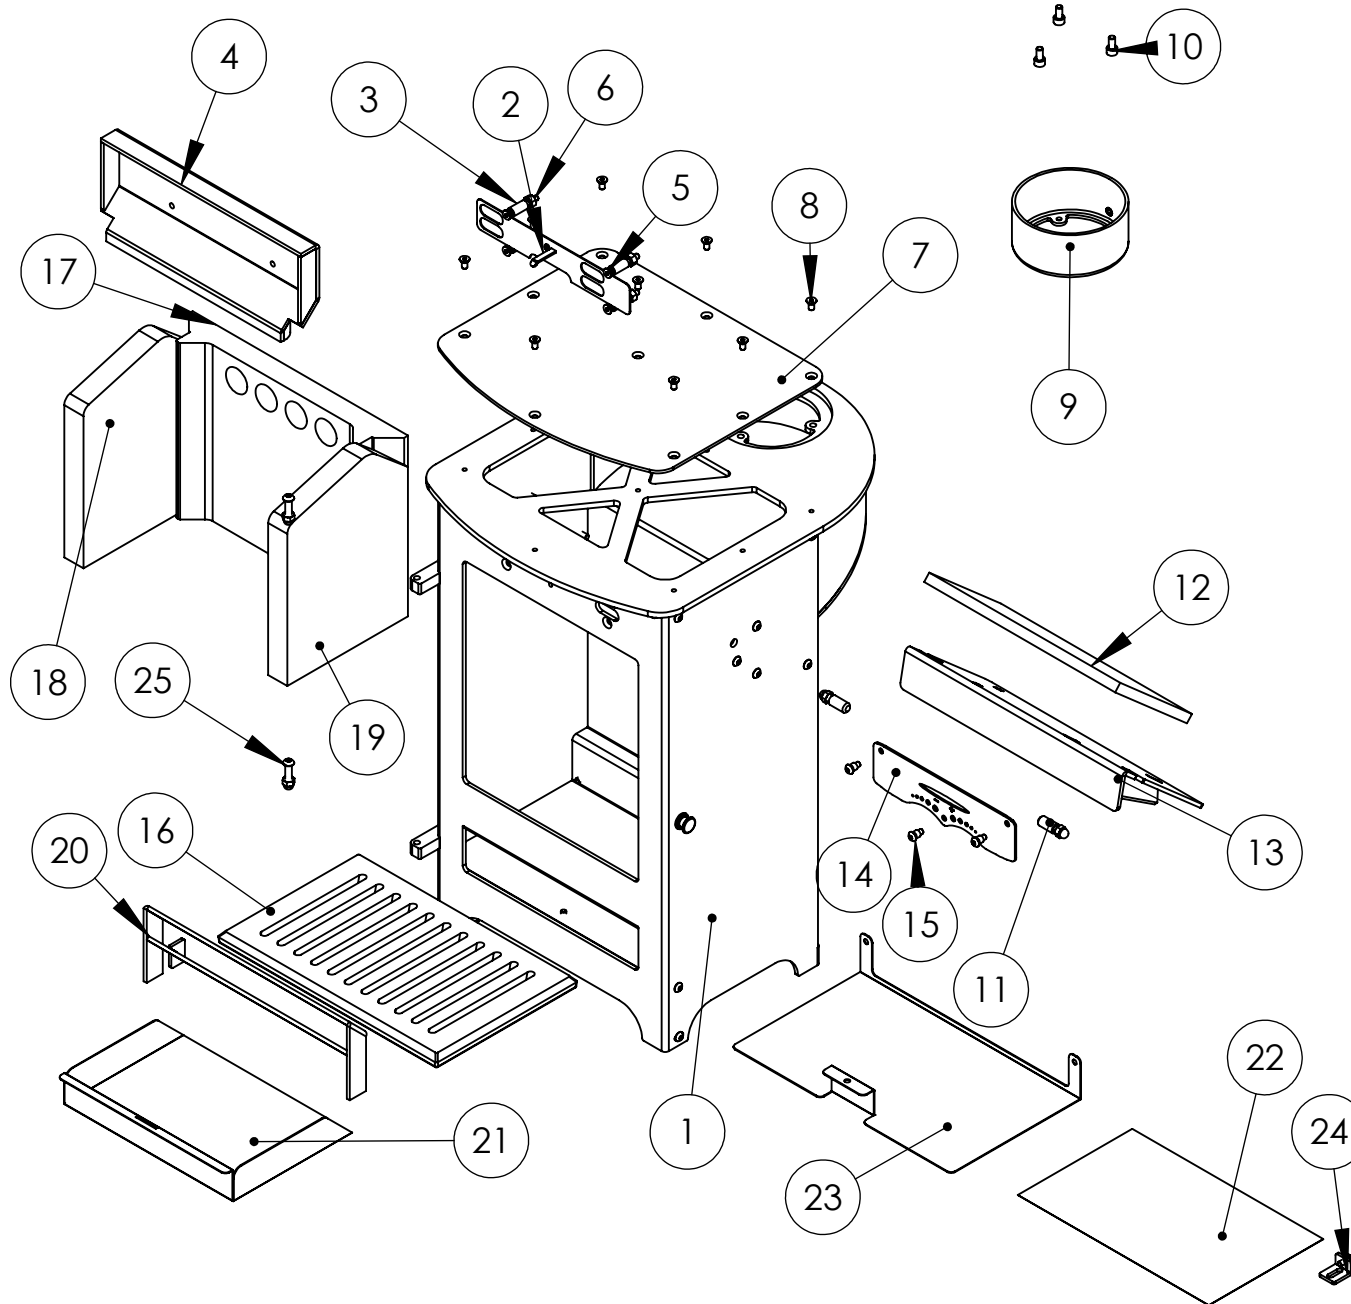

Adventurer 5 Exploded Drawing

ITEM NO.	Description	Part NO	QTY.
1	Firebox Assembly	8698	1
2	Airwash Slider	8700	1
3	Airwash Spacer	8716	4
4	Airwash box	8717	1
5	ISO 10642 - M5 x 40 - 22N		4
6	Hexagon Nut ISO - 4034 - M6 - N		12
7	Hot Plate	8730	1
8	ISO 10642 - M5 x 10 - 10N		9
9	100mm Spigot	8718	1
10	ISO 4762 M6 x 12 - 12N		3
11	Baffle Pins	8726	2
12	Baffle ceramic board	8733	1
13	Baffle Plate	8725	1
14	Body Trim Plate	8719	1
15	ISO 7380 - M5 x 12 - 12N		13
16	Grate	8720	1
17	Rear Firebrick	8721	1
18	LH Side Firebrick	8722	1
19	RH Side Firebrick Side	8723	1
20	Fuel Retainer	8724	1
21	Ash Pan	8731	1
22	Rigidised Aluminium Heatshield	8732	1
23	Bottom Heatshield	8729	1
24	Floor Fixing Bracket	8728	4